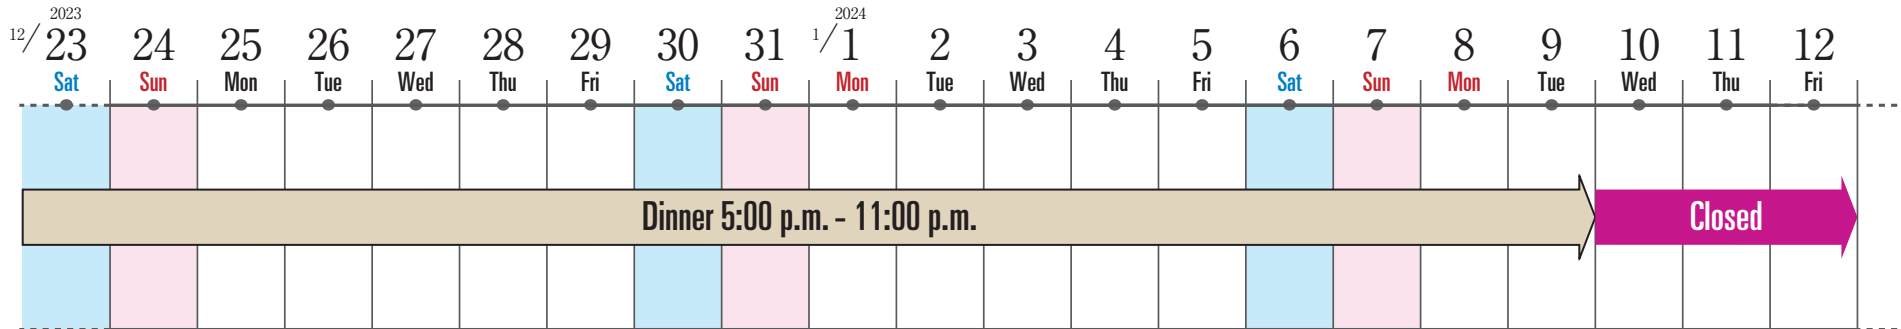

松阪牛焼肉
Matsusaka gyu Yakiniku M
YOKOCHO
TEL.+81-6-6211-2917