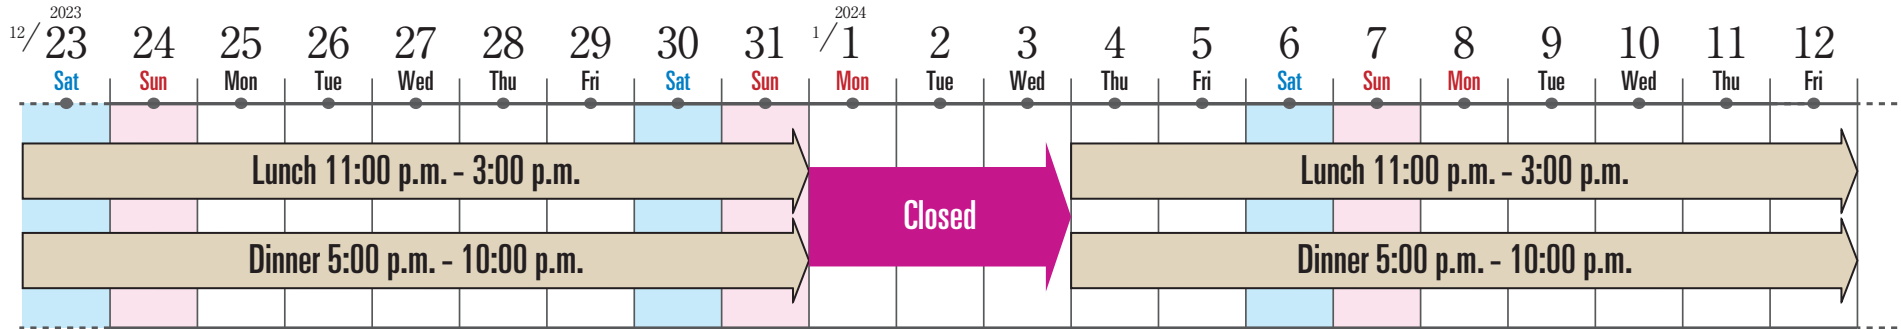

Notice of New Year's Holidays for Directly Managed Stores

Thank you for your patronage this year.
We look forward to serving you in 2024. From all the staff

の焼肉
Yakiniku M
UMEDA FUKUSHIMA
TEL.+81-6-6452-7070